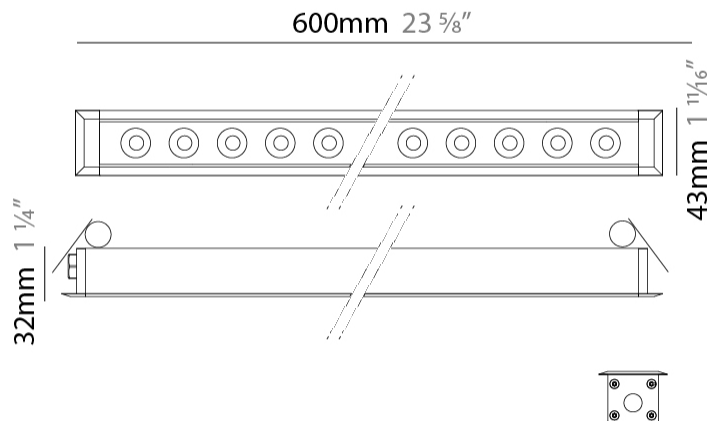

1. To build a product code in our configurator select the specify button on the base model # product page
2. To build a manual product code on this datasheet choose from the options listed below in blue font and add the suffix to the base model #

GENERAL

Series: Mini Corniche
Brand: Platek
Division: Exterior
Mounting Type: Recessed
Mounting Location: Ceiling
Subcategory: Downlight

PHYSICAL

Shape: Rectangle
Length (mm): 620
Length (in): 24 ³/₈
Width (mm): 43
Width (in): 1 ⁵/₈
Height (mm): 32
Height (in): 1 ¹/₄
Ceiling Thickness (mm): 2 - 13
Ceiling Thickness (in): 1/16 - 1/2
Light Distribution: Downlight
Weight (kg): 1.3
Weight (lbs): 2.8
Diffuser: Clear tempered glass
Gasket: Gore-Tex valve to prevent condensation
Fixture Finish: [BLK](#) / [WHI](#) / [GRY](#) / [COR](#) / [ANT](#) / [BRZ](#)
Fixture Material: Extruded Aluminum
Cut-out Measurements: 36mm / 1 7/16" x 610mm / 24"

ELECTRICAL

Lamp Type: LED
Total Output Wattage (W): 23
Dimming: Bluetooth technology or DMX
Control Gear: DMX
Driver Included: No
Driver Location: Remote
Driver Type: Constant Current - Universal
Driver Class: Class 2
Input Voltage (V): 120 - 277
Constant Current (MA): 500

LED

Color Temperature (°K): RGBW
CRI: >80 CRI
Lamp Life (hrs): 60000
Special LEDs offerings: RGBW

OPTICAL

Optic°: [26](#) / [40](#) / [ELL](#)

RATINGS AND CERTIFICATIONS

Certified By: Certified for North American Standards
IP rating: IP65
IK Rating: IK07
Bug Rating: B1 U0 G0