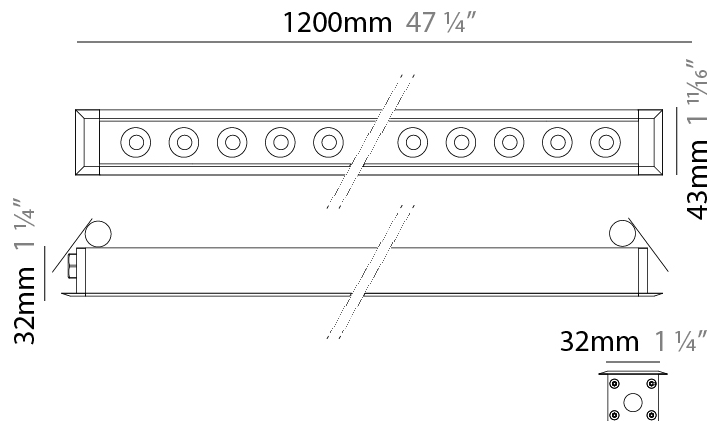

GENERAL

Series: Mini Corniche
Brand: Platek
Division: Exterior
Mounting Type: Recessed
Mounting Location: Ceiling
Subcategory: Downlight

PHYSICAL

Shape: Rectangle
Length (mm): 1220
Length (in): 48 1/32
Width (mm): 43
Width (in): 1 3/4
Height (mm): 32
Height (in): 1 1/4
Ceiling Thickness (mm): 2 - 13
Ceiling Thickness (in): 1/16 - 1/2
Light Distribution: Downlight
Weight (kg): 2.7
Weight (lbs): 5.9
Diffuser: Clear tempered glass
Gasket: Gore-Tex valve to prevent condensation
Fixture Finish: [BLK](#) / [WHI](#) / [GRY](#) / [COR](#) / [ANT](#) / [BRZ](#)
Fixture Material: Extruded Aluminum
Cut-out Measurements: 36mm / 1 7/16" x 1210mm / 47 5/8"

ELECTRICAL

Lamp Type: LED
Total Output Wattage (W): 46
Dimming: Bluetooth technology or DMX
Control Gear: DMX
Driver Included: No
Driver Location: Remote
Driver Type: Constant Current - Universal
Driver Class: Class 2
Input Voltage (V): 120 - 277
Constant Current (MA): 500

LED

Number of LEDs: 32
Color Temperature (°K): RGBW
CRI: >80 CRI
Lamp Life (hrs): 60000
Special LEDs offerings: RGBW

OPTICAL

Optic°: [26](#) / [40](#) / [ELL](#)

RATINGS AND CERTIFICATIONS

Certified By: Certified for North American Standards
IP rating: IP65
IK Rating: IK07
Bug Rating: B1 U0 G0

PROJECT
TYPE
SPECIFIER
QUANTITY
DATE