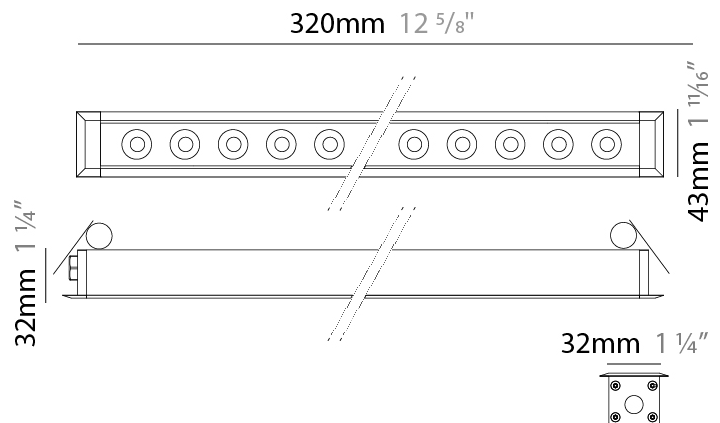

1. To build a product code in our configurator select the specify button on the base model # product page
2. To build a manual product code on this datasheet choose from the options listed below in blue font and add the suffix to the base model #

GENERAL

Series: Mini Corniche
Brand: Platek
Division: Exterior
Mounting Type: Recessed
Mounting Location: Ceiling
Subcategory: Downlight

PHYSICAL

Shape: Rectangle
Length (mm): 320
Length (in): 12 5/8
Width (mm): 43
Width (in): 1 5/8
Height (mm): 32
Height (in): 1 1/4
Ceiling Thickness (mm): 2 - 13
Ceiling Thickness (in): 1/16 - 1/2
Light Distribution: Downlight
Weight (kg): 0.8
Weight (lbs): 1.76
Diffuser: Clear tempered glass
Gasket: Gore-Tex valve to prevent condensation
Fixture Finish: [BLK](#) / [WHI](#) / [GRY](#) / [COR](#) / [ANT](#) / [BRZ](#)
Fixture Material: Extruded Aluminum
Cut-out Measurements: 36mm / 1 7/16" x 310mm / 12 3/16"

ELECTRICAL

Lamp Type: LED
Total Output Wattage (W): 11.5
Dimming: Bluetooth technology or DMX
Control Gear: DMX
Driver Included: No
Driver Location: Remote
Driver Type: Constant Current - Universal
Driver Class: Class 2
Input Voltage (V): 120 - 277
Constant Current (MA): 500

LED

Number of LEDs: 8
Color Temperature (°K): RGBW
CRI: >80 CRI
Lamp Life (hrs): 60000
Special LEDs offerings: RGBW

OPTICAL

Optic°: [26](#) / [40](#) / [ELL](#)

RATINGS AND CERTIFICATIONS

Certified By: Certified for North American Standards
IP rating: IP65
IK Rating: IK07
Bug Rating: B1 U0 G0